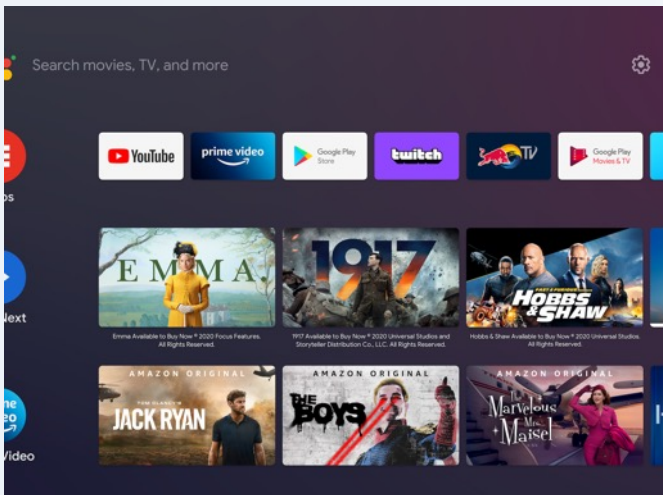

The stereo speakers will provide a super sound for a total cinematic immersion.

Up to 65"

True Full HD  
1080p

androidtv

Wi-Fi

Bluetooth

220x170x90  
mm

1.2kg