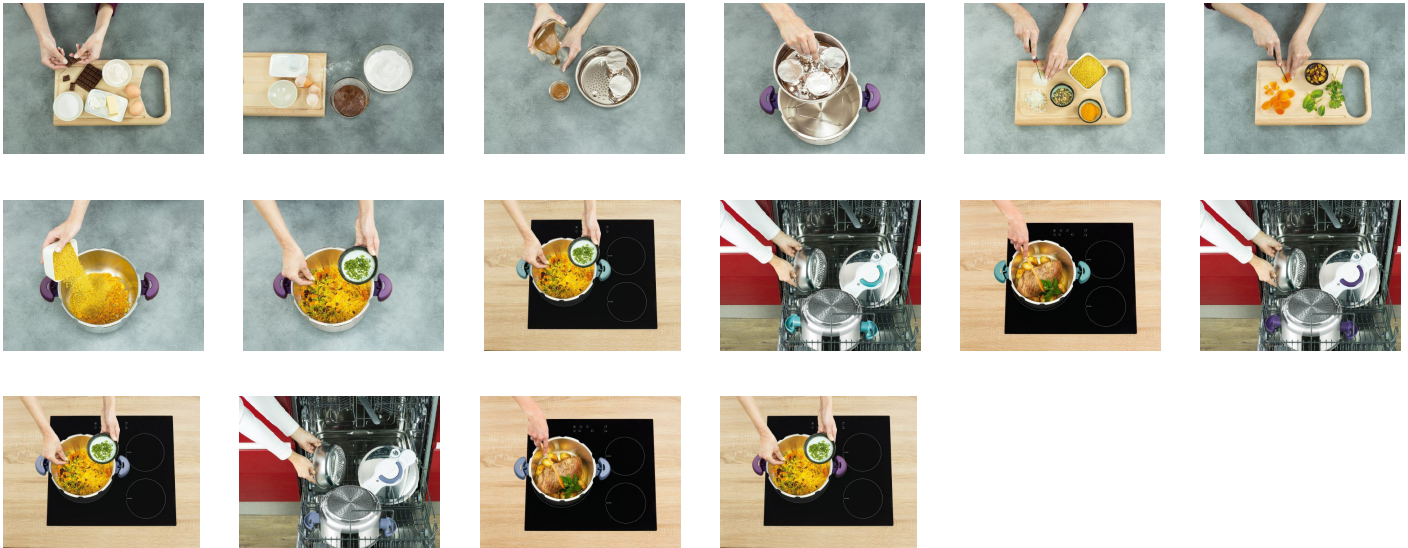

Autres images produit

Photos produit in situ

Couverture livre de recette Packaging

Photo(s) de recettes

Video(s)

Tefal
PRESSURE
COOKERS

INNOVATION **GO!** **Tefal**
Dips & Minuti PerFect
Cook Control system with self-activating conditions
PERFECT COOKING
MADE EASY